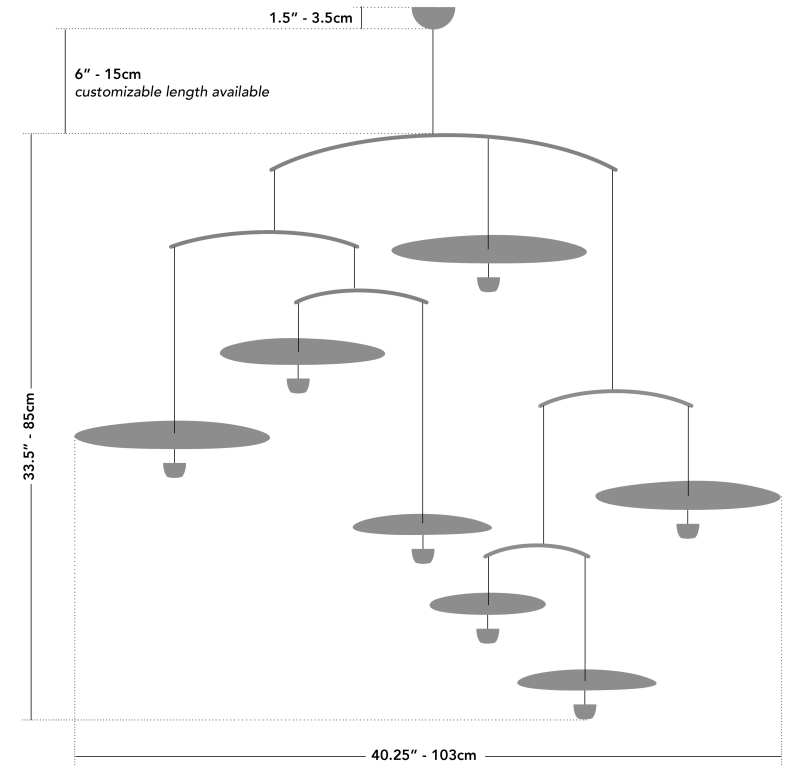

nymphaea

design by Claudine Gévry

nymphaea5

pendants	five
materials	aluminium
finish	silver or gold
weight	approximately 1.3lb (0.6kg)
lampping	upward facing LEDs: 5 x 250 lumens downward facing LEDs: 5 x 150 lumens
voltage	12v for ceiling outlet box installation: we recommend 40W Kichler LED driver/ transformer + dimmer (sold separately) without ceiling outlet box: small white plug-in wall transformer (110-220v to 12v) and low voltage white round power cable to mobile
dimming	yes for ceiling outlet box installation: we recommend 40W Kichler LED driver/ transformer + dimmer (sold separately) without ceiling outlet box: portable remote control dimmer
custom options	drop length depending on ceiling height
price	\$1190
notes	replacement lights available upon request two different installation options: with or without ceiling outlet

info@umbralux.studio
www.umbralux.studio
© 2020 umbra & lux studio inc.

nymphaea

design by Claudine Gévry

nymphaea7

pendants	seven
materials	aluminium
finish	silver or gold
weight	approximately 2lb (0.9kg)
lamping	upward facing LEDs: 7 x 250 lumens downward facing LEDs: 7 x 150 lumens
voltage	12v for ceiling outlet box installation: we recommend 40W Kichler LED driver/ transformer + dimmer (sold separately) without ceiling outlet box: small white plug-in wall transformer (110-220v to 12v) and low voltage white round power cable to mobile
dimming	yes for ceiling outlet box installation: we recommend 40W Kichler LED driver/ transformer + dimmer (sold separately) without ceiling outlet box: portable remote control dimmer
custom options	drop length depending on ceiling height
price	\$1490
notes	replacement lights available upon request two different installation options: with or without ceiling outlet