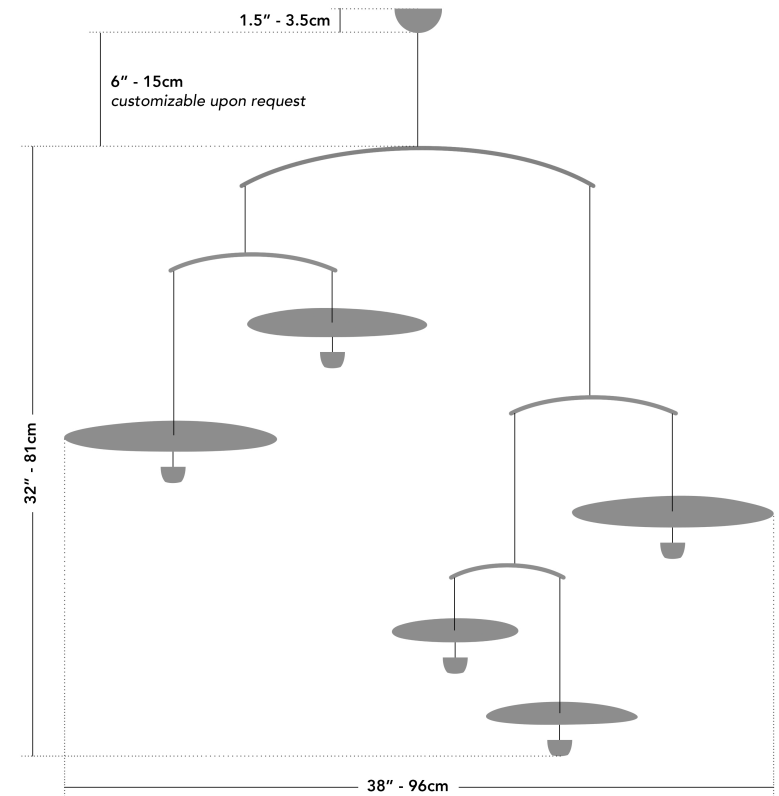

Available in gold or silver; we can customize to your needs and space.

info@umbralux.studio
www.umbralux.studio
© 2020 umbra & lux studio inc.

nymphaea

design by Claudine Gévry

nymphaea3

pendants	three
materials	aluminium
finish	silver or gold
weight	approximately 0.7lb (0.3kg)
lamping	upward facing LEDs: 3 x 250 lumens downward facing LEDs: 3 x 150 lumens
voltage	12v for ceiling outlet box installation: we recommend 40W Kichler LED driver/ transformer + dimmer (sold separately) without ceiling outlet box: small white plug-in wall transformer (110-220v to 12v) and low voltage white round power cable to mobile
dimming	yes for ceiling outlet box installation: we recommend 40W Kichler LED driver/ transformer + dimmer (sold separately) without ceiling outlet box: portable remote control dimmer
custom options	drop length depending on ceiling height
price	\$890
notes	replacement lights available upon request two different installation options: with or without ceiling outlet

nymphaea

design by Claudine Gévry

nymphaea5

pendants	five
materials	aluminium
finish	silver or gold
weight	approximately 1.3lb (0.6kg)
lampping	upward facing LEDs: 5 x 250 lumens downward facing LEDs: 5 x 150 lumens
voltage	12v for ceiling outlet box installation: we recommend 40W Kichler LED driver/ transformer + dimmer (sold separately) without ceiling outlet box: small white plug-in wall transformer (110-220v to 12v) and low voltage white round power cable to mobile
dimming	yes for ceiling outlet box installation: we recommend 40W Kichler LED driver/ transformer + dimmer (sold separately) without ceiling outlet box: portable remote control dimmer
custom options	drop length depending on ceiling height
price	\$1190
notes	replacement lights available upon request two different installation options: with or without ceiling outlet