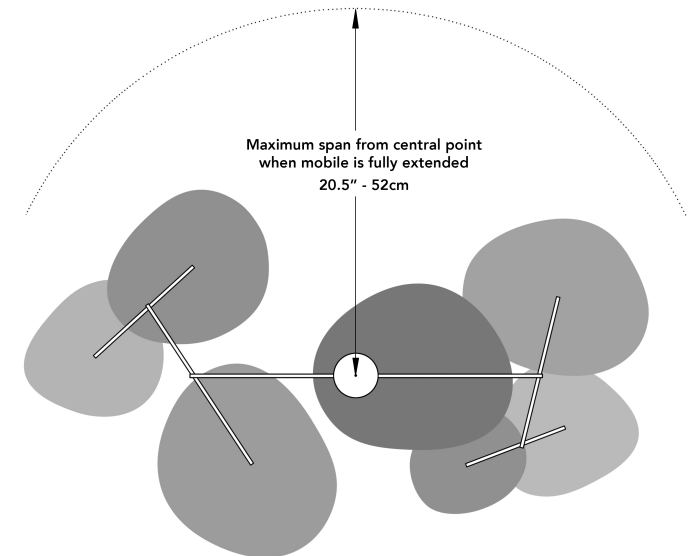

nymphaea

design by Claudine Gévry

nymphaea7

pendants	seven
materials	aluminium
finish	silver or gold
weight	approximately 2lb (0.9kg)
lamping	upward facing LEDs: 7 x 250 lumens downward facing LEDs: 7 x 150 lumens
voltage	12v for ceiling outlet box installation: we recommend 40W Kichler LED driver/ transformer + dimmer (sold separately) without ceiling outlet box: small white plug-in wall transformer (110-220v to 12v) and low voltage white round power cable to mobile
dimming	yes for ceiling outlet box installation: we recommend 40W Kichler LED driver/ transformer + dimmer (sold separately) without ceiling outlet box: portable remote control dimmer
custom options	drop length depending on ceiling height
price	$1490
notes	replacement lights available upon request two different installation options: with or without ceiling outlet

info@umbralux.studio
www.umbralux.studio
© 2020 umbra & lux studio inc.