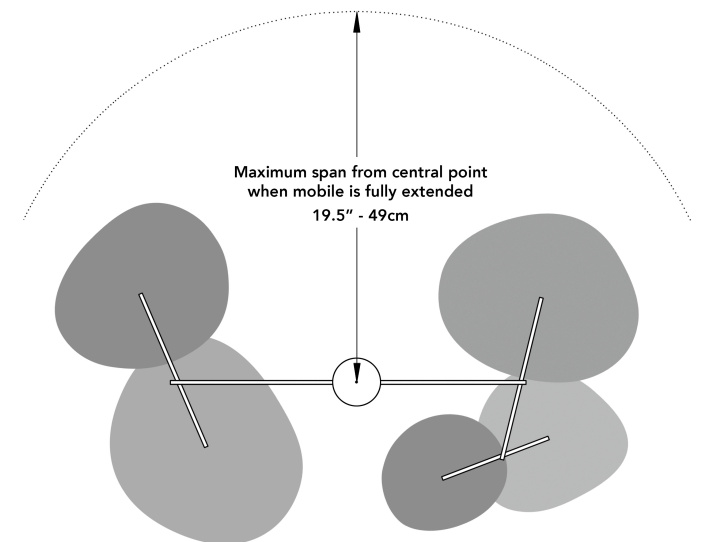

Available in gold or silver; we can customize to your needs and space.

info@umbralux.studio
www.umbralux.studio
© 2020 umbra & lux studio inc.

nymphaea

design by Claudine Gévry

nymphaea3

pendants	three
materials	aluminium
finish	silver or gold
weight	approximately 0.7lb (0.3kg)
lamping	upward facing LEDs: 3 x 250 lumens downward facing LEDs: 3 x 150 lumens
voltage	12v for ceiling outlet box installation: we recommend 40W Kichler LED driver/ transformer + dimmer (sold separately) without ceiling outlet box: small white plug-in wall transformer (110-220v to 12v) and low voltage white round power cable to mobile
dimming	yes for ceiling outlet box installation: we recommend 40W Kichler LED driver/ transformer + dimmer (sold separately) without ceiling outlet box: portable remote control dimmer
custom options	drop length depending on ceiling height
price	\$890
notes	replacement lights available upon request two different installation options: with or without ceiling outlet

nymphaea

design by Claudine Gévry

nymphaea5

pendants	five
materials	aluminium
finish	silver or gold
weight	approximately 1.3lb (0.6kg)
lampping	upward facing LEDs: 5 x 250 lumens downward facing LEDs: 5 x 150 lumens
voltage	12v for ceiling outlet box installation: we recommend 40W Kichler LED driver/ transformer + dimmer (sold separately) without ceiling outlet box: small white plug-in wall transformer (110-220v to 12v) and low voltage white round power cable to mobile
dimming	yes for ceiling outlet box installation: we recommend 40W Kichler LED driver/ transformer + dimmer (sold separately) without ceiling outlet box: portable remote control dimmer
custom options	drop length depending on ceiling height
price	\$1190
notes	replacement lights available upon request two different installation options: with or without ceiling outlet