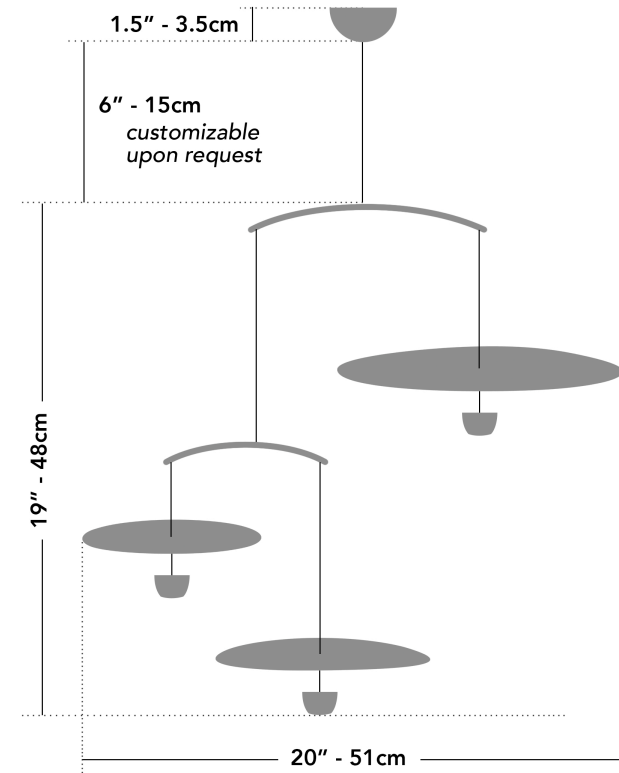

Available in gold or silver; we can customize to your needs and space.

info@umbralux.studio
www.umbralux.studio
© 2020 umbra & lux studio inc.

nymphaea

design by Claudine Gévry

nymphaea3

pendants	three
materials	aluminium
finish	silver or gold
weight	approximately 0.7lb (0.3kg)
lamping	upward facing LEDs: 3 x 250 lumens downward facing LEDs: 3 x 150 lumens
voltage	12v for ceiling outlet box installation: we recommend 40W Kichler LED driver/ transformer + dimmer (sold separately) without ceiling outlet box: small white plug-in wall transformer (110-220v to 12v) and low voltage white round power cable to mobile
dimming	yes for ceiling outlet box installation: we recommend 40W Kichler LED driver/ transformer + dimmer (sold separately) without ceiling outlet box: portable remote control dimmer
custom options	drop length depending on ceiling height
price	\$890
notes	replacement lights available upon request two different installation options: with or without ceiling outlet

nymphaea

design by Claudine Gévry

nymphaea5

pendants	five
materials	aluminium
finish	silver or gold
weight	approximately 1.3lb (0.6kg)
lampping	upward facing LEDs: 5 x 250 lumens downward facing LEDs: 5 x 150 lumens
voltage	12v for ceiling outlet box installation: we recommend 40W Kichler LED driver/ transformer + dimmer (sold separately) without ceiling outlet box: small white plug-in wall transformer (110-220v to 12v) and low voltage white round power cable to mobile
dimming	yes for ceiling outlet box installation: we recommend 40W Kichler LED driver/ transformer + dimmer (sold separately) without ceiling outlet box: portable remote control dimmer
custom options	drop length depending on ceiling height
price	\$1190
notes	replacement lights available upon request two different installation options: with or without ceiling outlet