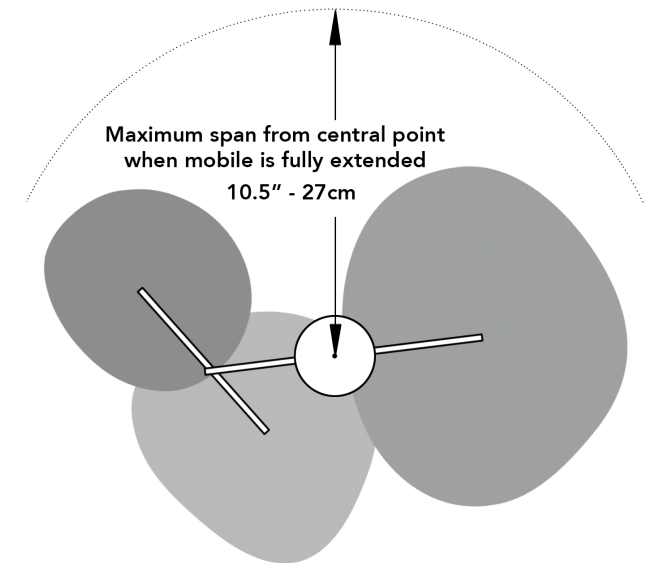

Available in gold or silver; we can customize to your needs and space.

info@umbralux.studio
www.umbralux.studio
© 2020 umbra & lux studio inc.

nymphaea

design by Claudine Gévry

nymphaea3

pendants	three
materials	aluminium
finish	silver or gold
weight	approximately 0.7lb (0.3kg)
lamping	upward facing LEDs: 3 x 250 lumens downward facing LEDs: 3 x 150 lumens
voltage	12v for ceiling outlet box installation: we recommend 40W Kichler LED driver/ transformer + dimmer (sold separately) without ceiling outlet box: small white plug-in wall transformer (110-220v to 12v) and low voltage white round power cable to mobile
dimming	yes for ceiling outlet box installation: we recommend 40W Kichler LED driver/ transformer + dimmer (sold separately) without ceiling outlet box: portable remote control dimmer
custom options	drop length depending on ceiling height
price	\$890
notes	replacement lights available upon request two different installation options: with or without ceiling outlet

nymphaea

design by Claudine Gévry

nymphaea5

pendants	five
materials	aluminium
finish	silver or gold
weight	approximately 1.3lb (0.6kg)
lampping	upward facing LEDs: 5 x 250 lumens downward facing LEDs: 5 x 150 lumens
voltage	12v for ceiling outlet box installation: we recommend 40W Kichler LED driver/ transformer + dimmer (sold separately) without ceiling outlet box: small white plug-in wall transformer (110-220v to 12v) and low voltage white round power cable to mobile
dimming	yes for ceiling outlet box installation: we recommend 40W Kichler LED driver/ transformer + dimmer (sold separately) without ceiling outlet box: portable remote control dimmer
custom options	drop length depending on ceiling height
price	\$1190
notes	replacement lights available upon request two different installation options: with or without ceiling outlet